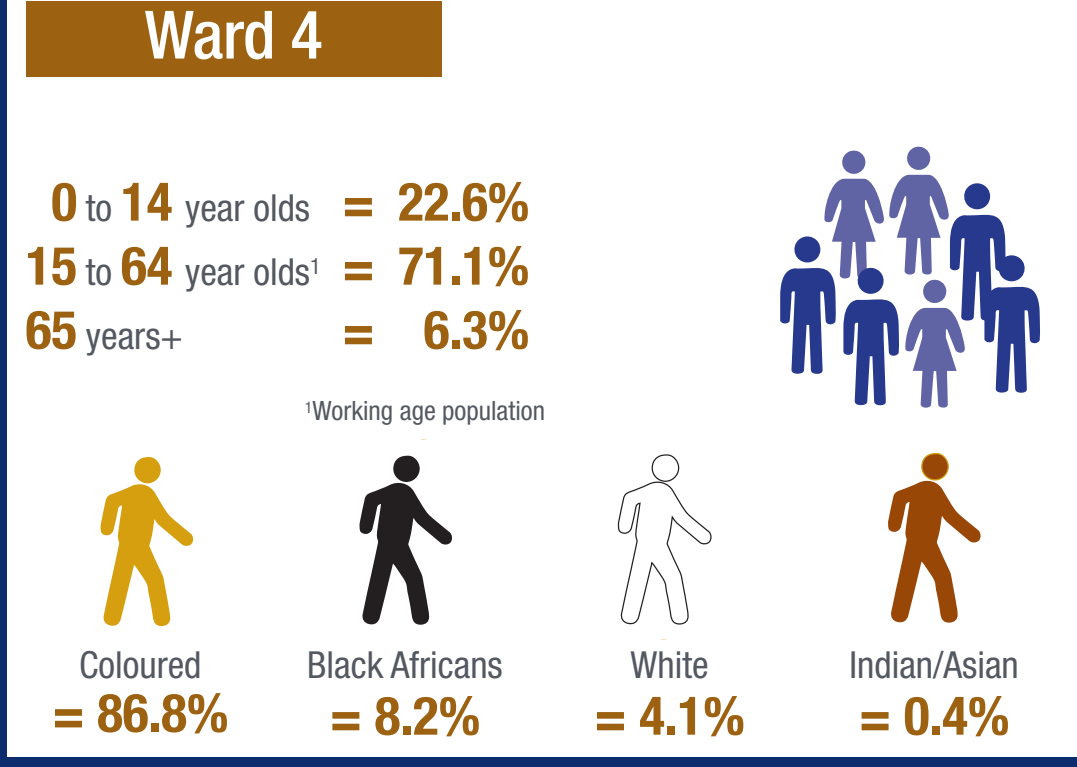

## Size

Ward 4 in comparison to the Stellenbosch population:

(8 230 of 155 733 or 5.3%)

## Demographics

### Highest level of education attained (% of 20 years and older)