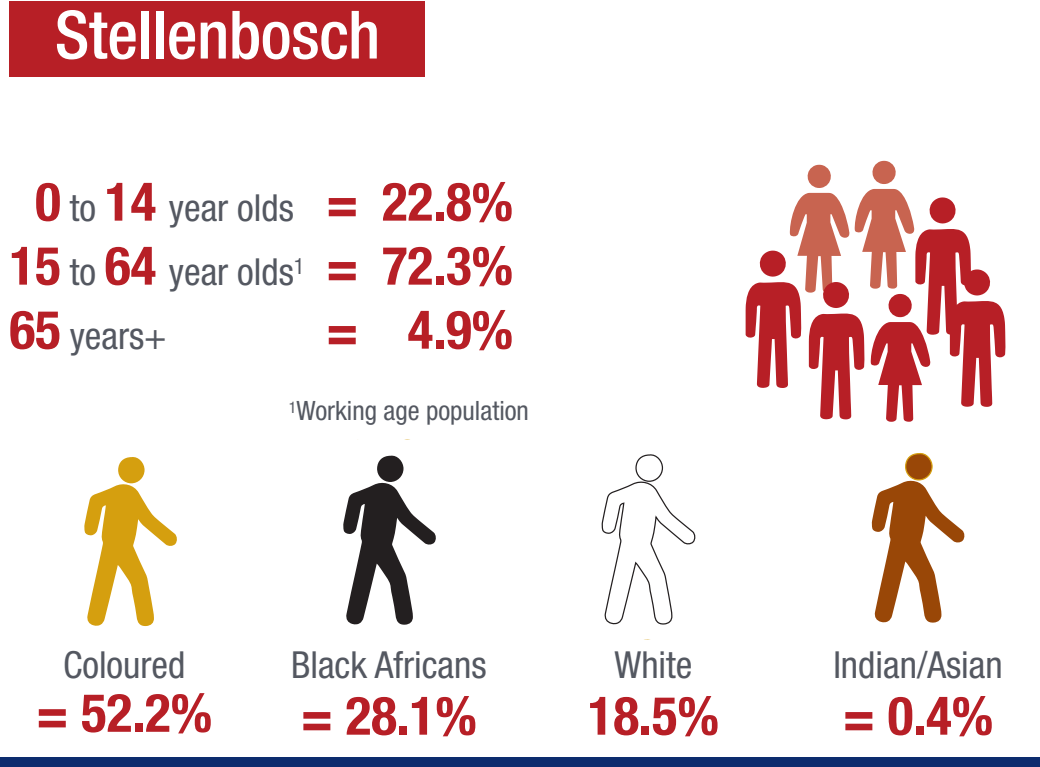

# Ward 4 in a nutshell

STELLENBOSCH  
STELLENBOSCH • PNIEL • FRANSCHHOEK

MUNICIPALITY • UMASIPALA • MUNISIPALITEIT

## Size

Ward 4 in comparison to the Stellenbosch population:

(8 230 of 155 733 or 5.3%)

## Demographics