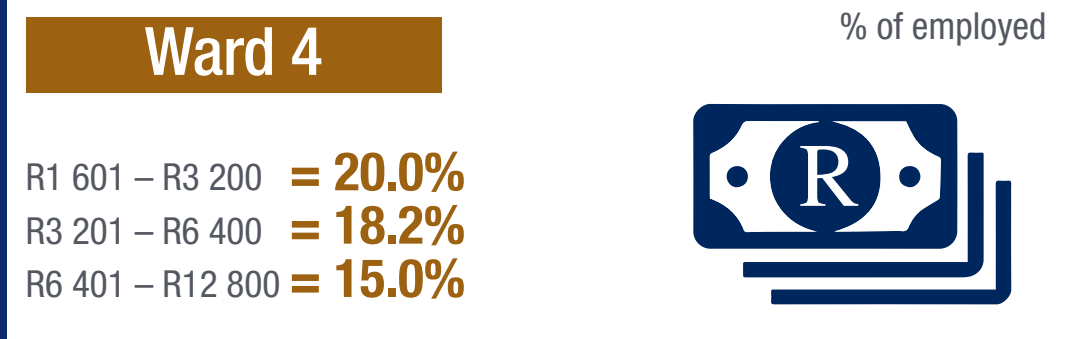

Monthly income