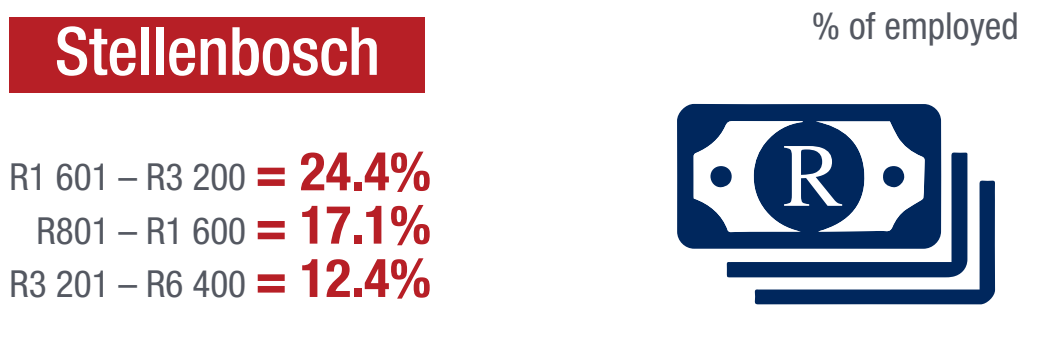

Monthly income