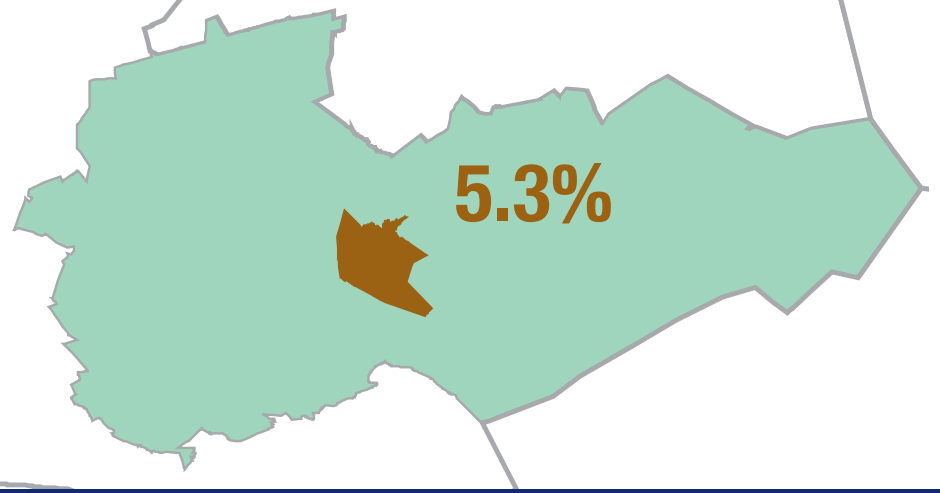

# Ward 4 in a nutshell

STELLENBOSCH  
STELLENBOSCH • PNIEL • FRANSCHHOEK

MUNICIPALITY • UMASIPALA • MUNISIPALITEIT

## Size

Ward 4 in comparison to the Stellenbosch population:

(8 230 of 155 733 or 5.3%)

## Demographics